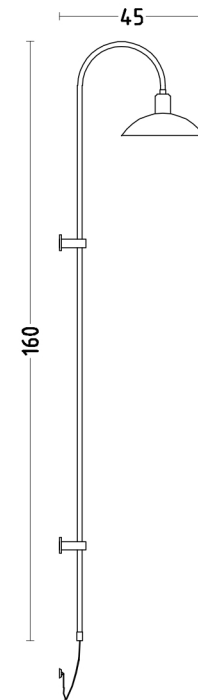

# STICK

|            |                                 |
|------------|---------------------------------|
| MATERIAL   | Powder coated copper and brass. |
| COLOR      | Matt black.                     |
| DIMENSIONS | φ: 22 cm, d: 45 cm, h: 160 cm   |
| SOCKET     | E14.                            |