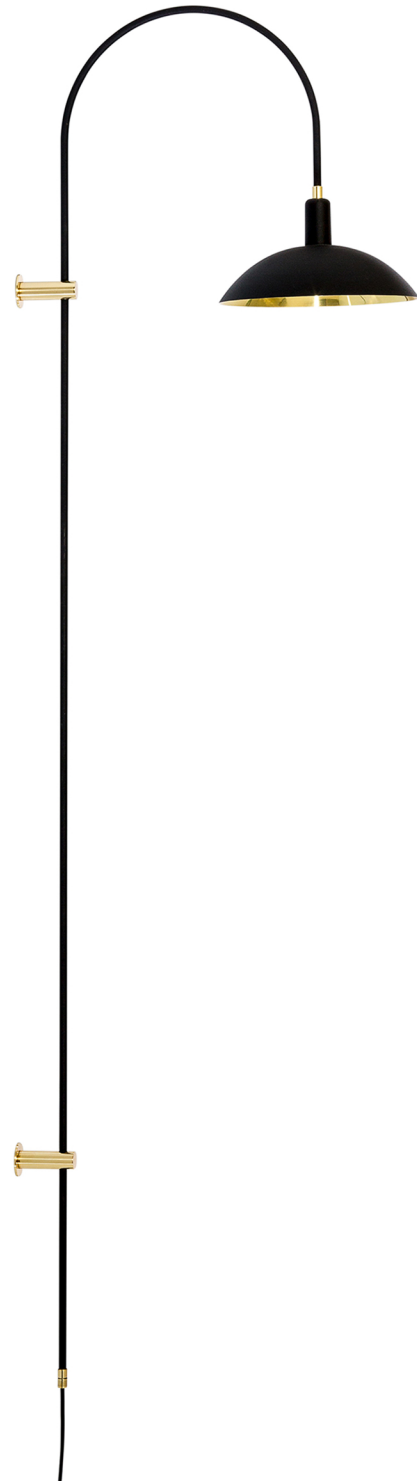

# STICK

|            |                                 |
|------------|---------------------------------|
| MATERIAL   | Powder coated copper and brass. |
| COLOR      | Matt black.                     |
| DIMENSIONS | φ: 22 cm, d: 45 cm, h: 160 cm   |
| SOCKET     | E14.                            |