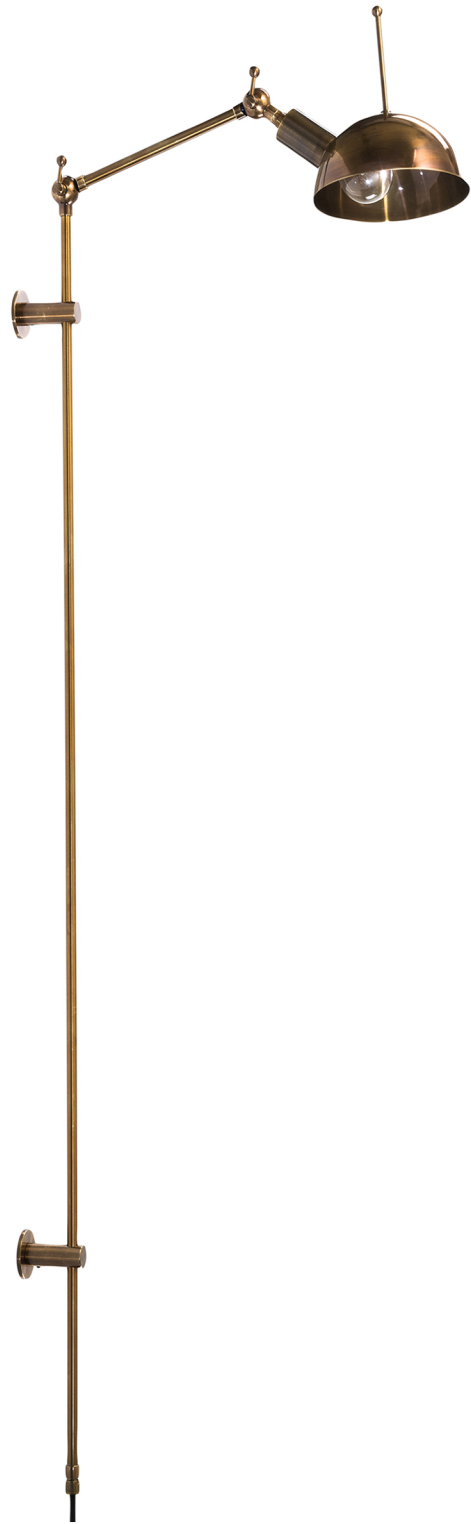

# KETTLE STICK

<b>MATERIAL</b>	Powder coated steel, brass, copper.
<b>COLOR</b>	RAL colors, brass, copper, nickel or antique metal finish.
<b>DIMENSIONS</b>	ø: 12 cm, d: 19 cm, h: 118 cm
<b>SOCKET</b>	E14.