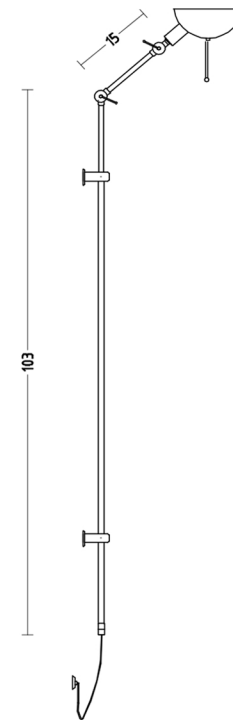

# KETTLE STICK

<b>MATERIAL</b>	Powder coated steel, brass, copper.
<b>COLOR</b>	RAL colors, brass, copper, nickel or antique metal finish.
<b>DIMENSIONS</b>	ø: 12 cm, d: 19 cm, h: 118 cm
<b>SOCKET</b>	E14.