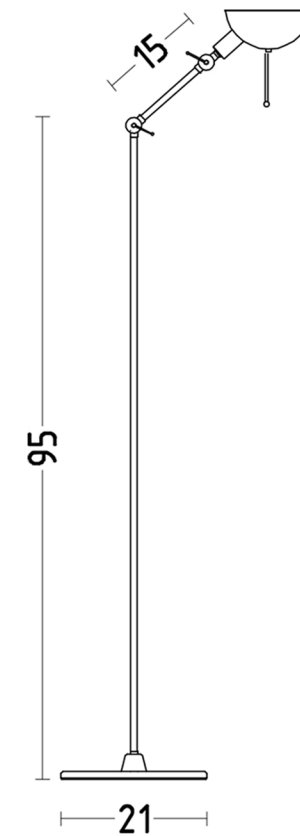

KETTLE FLOOR

MATERIAL	Powder coated steel, brass, copper.
COLOR	RAL colors, brass, copper, nickel or antique metal finish.
DIMENSIONS	∅: 12 cm, h: 110 cm
SOCKET	E14.