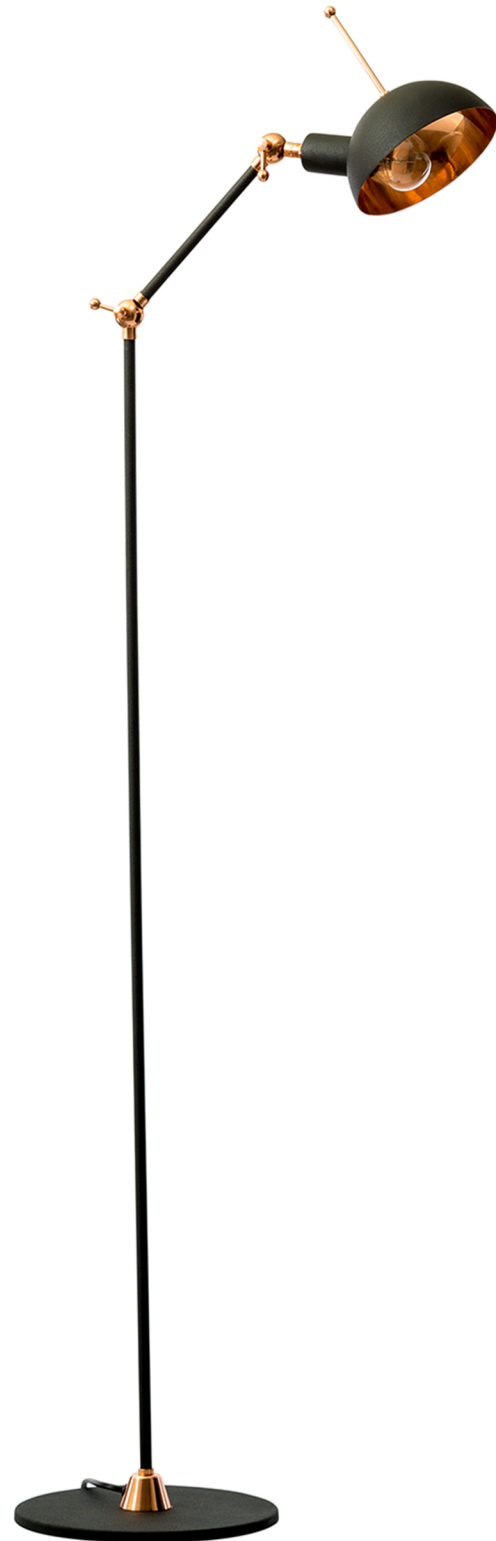

KETTLE FLOOR

MATERIAL	Powder coated steel, brass, copper.
COLOR	RAL colors, brass, copper, nickel or antique metal finish.
DIMENSIONS	∅: 12 cm, h: 110 cm
SOCKET	E14.